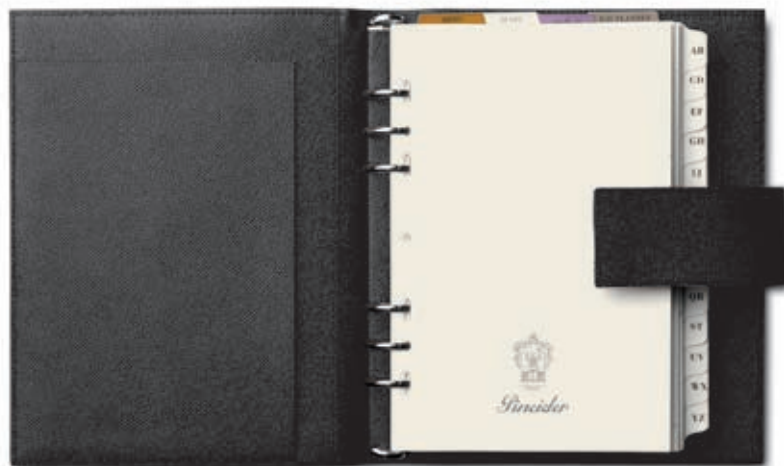

Cartella porta computer
Computer bag
38x31x14 cm
cod. CC0103

Organizer grande
Organizer - large
18x23.5x4 cm
cod. 90594

Organizer medio
Organizer - medium
13.5x19x4 cm
cod. 90595

Agenda 17x24 settimanale
Diary 17x24 - weekly
19x26x2 cm
cod. 90592